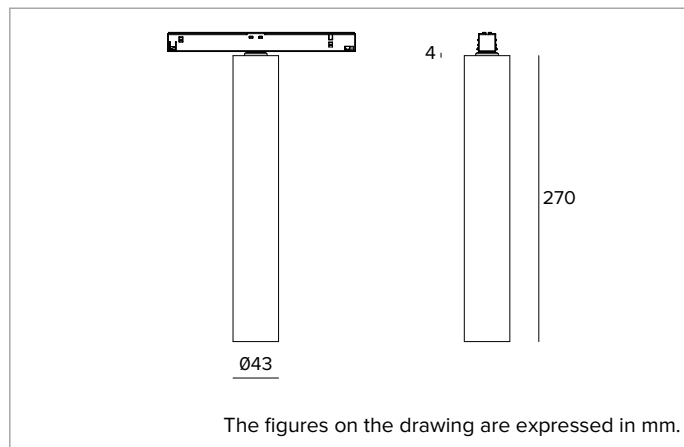

## Professional low voltage LED fixture for direct lighting

	2700K	H(m)	D(m)	E <sub>max</sub> (lx)
	Ra90		42°	
	Fixture Power	7W	1	0.76
	Source Flux	920lm	2	1.52
	Fixture Flux	680lm	3	2.28
	Efficacy	96lm/W	4	3.04
TS1965	I <sub>max</sub> =1621cd/klm	I <sub>max</sub>	1491cd	5
			3.80	60